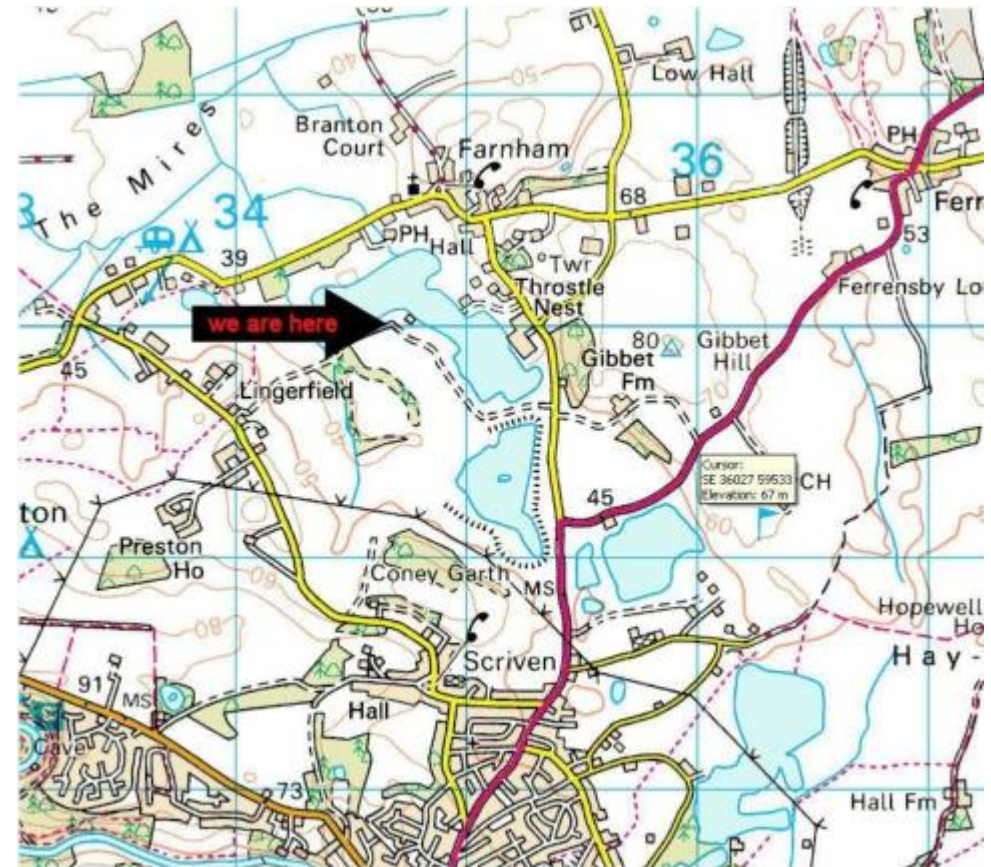

robert.chambers11@talktalk.net

Telephone enquiries 01423 864175

Directions:

www.harrogateshooting.com/findus

Scotton & Farnham Rifle Club is situated just off Farnham Lane, Knaresborough. Nearest postcode HG5 9JP look for gated entrance.

- Grid Ref: SE 347 600
- Latitude: 54°02'03.24"N
- Longitude: 1°28'10.19"W