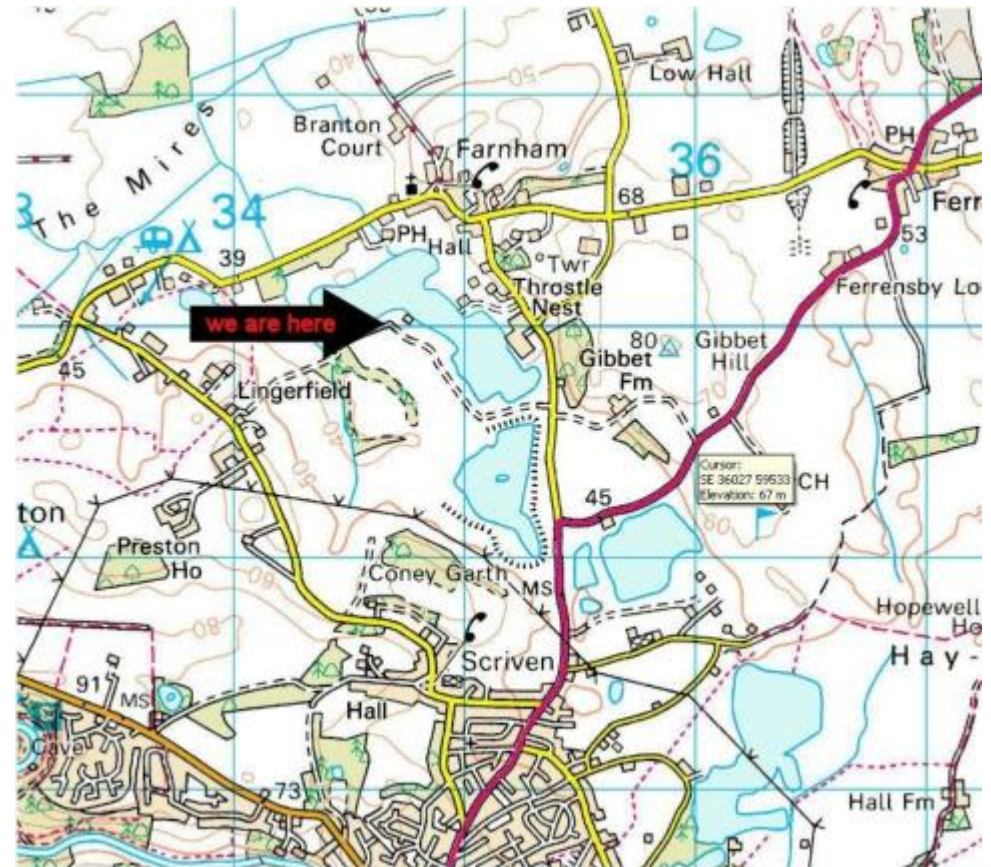

robert.chambers11@talktalk.net

Telephone enquiries 07934632207

Directions:

www.harrogateshooting.com/findus

Scotton & Farnham Rifle Club is situated just off Farnham Lane, Knaresborough. Nearest postcode HG5 9JP look for gated entrance.

- Grid Ref: SE 347 600
- Latitude: 54°02'03.24"N
- Longitude: 1°28'10.19"W