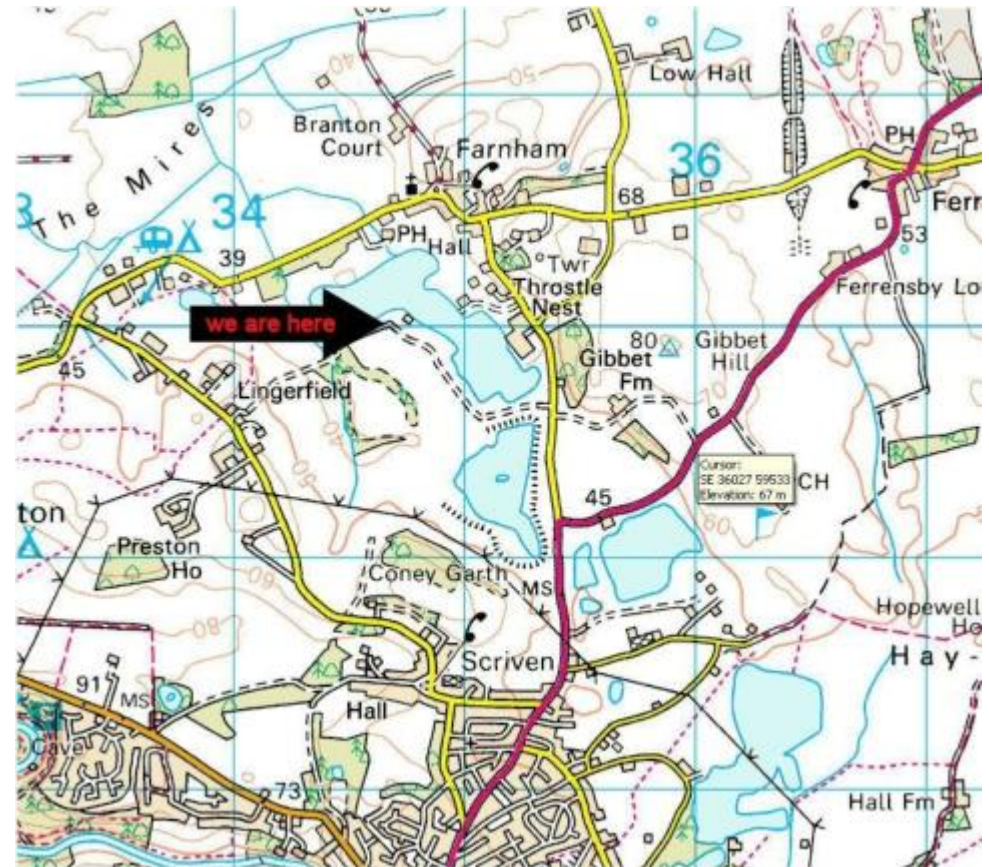

robert.chambers11@talktalk.net

Telephone enquiries 07934632207

Directions:

www.harrogateshooting.com/findus

Scotton & Farnham Rifle Club is situated just off Farnham Lane, Knaresborough. Nearest postcode HG5 9JP look for gated entrance.

- Grid Ref: SE 347 600
- Latitude: 54°02'03.24"N
- Longitude: 1°28'10.19"W