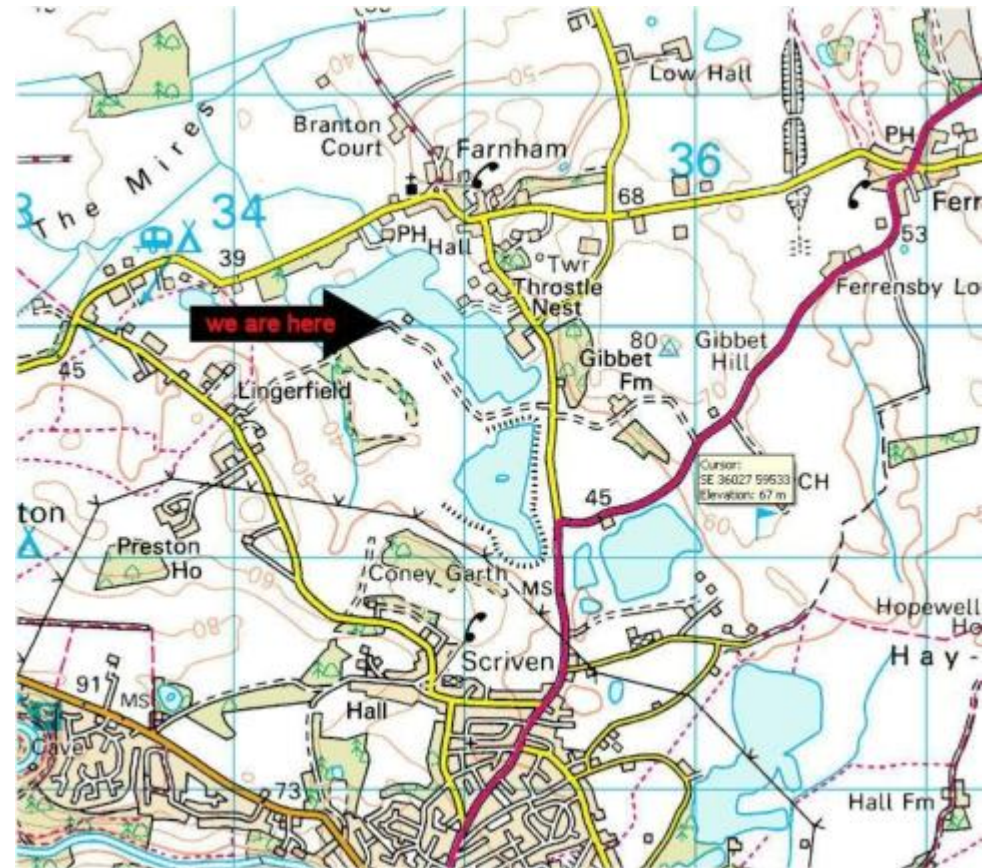

robert.chambers11@talktalk.net

Telephone enquiries 07934632207

Directions:

www.harrogateshooting.com/findus

Scotton & Farnham Rifle Club is situated just off Farnham Lane, Knaresborough. Nearest postcode HG5 9JP look for gated entrance.

- Grid Ref: SE 347 600
- Latitude: 54°02'03.24"N
- Longitude: 1°28'10.19"W